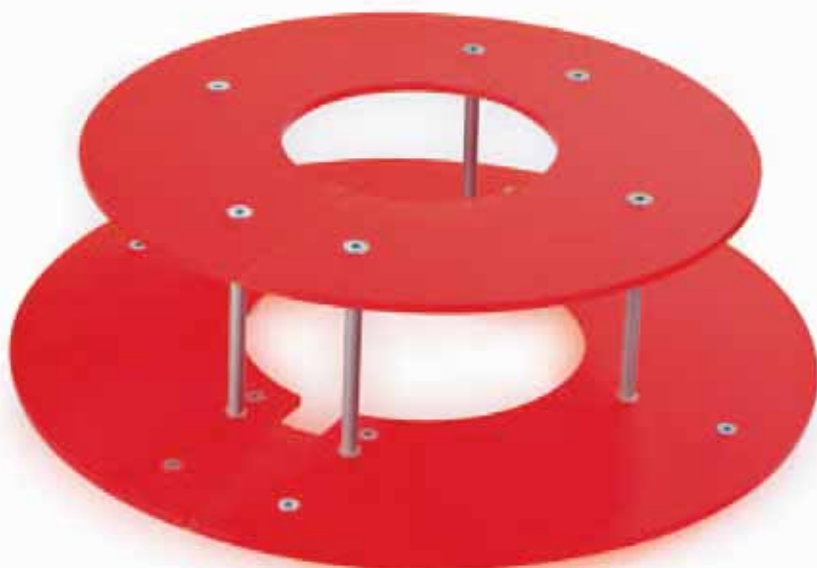

ANELLO FONTANINA GRANDE RING FOR BIG CHOCOLATE FOUNTAIN

Copri fontanina con comodi ripiani porta-coppette.
Ring cover for Chocofont with useful displayers.

COD. - ITEM	COLORE - COLOR	MIS. - DIM.
CHOCOBIGRING	rosso - red	Ø65 h17 cm
CHOCOBIGRING06	satinato - glazed	Ø65 h17 cm